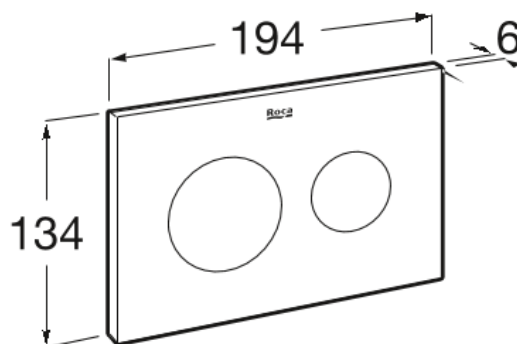

**DUPLO S**

**PS3 Dual - Dual flush plate**

**DIMENSIONS**

Length	194 mm
Width	6 mm
Height	134 mm

**COLOURS AND FINISHES**

**TECHNICAL DRAWINGS**

**FEATURES**

Dual flush plate for Roca Duplo S installation systems. No tools required for installation.

## BOUGHT TOGETHER FREQUENTLY

Duplo S Compact - Built-in structure with compact dual flush cistern for wall-hung WC. Ø 90 / Ø 110 elbow

8900A0020

Accessory for levelled plate for PS2 and PS3 flush plates